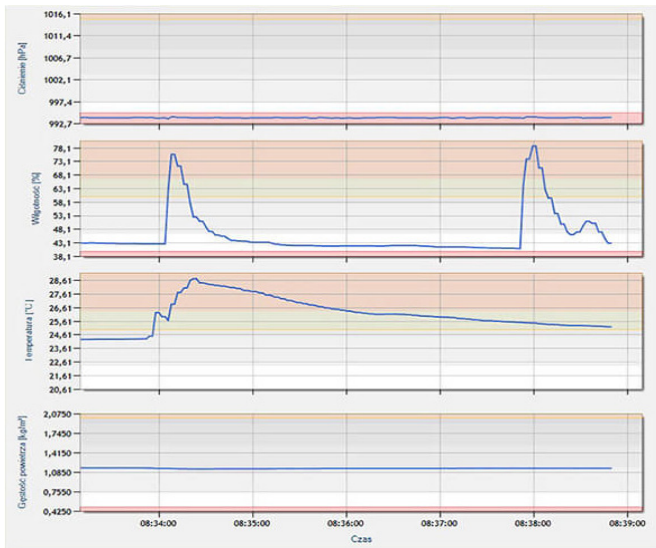

### Ambient Conditions Monitoring

The software carries out constant readout of ambient conditions from the measuring equipment (sensors), e.g.: air temperature, air relative humidity, atmospheric pressure. The air density is determined on their basis. Current values of metrological parameters are presented to the user in measurement result window or in a form of time graph from the last 5 minutes.

### Communication Interface

THB-R is responsible for communication with weighing instruments. The software is a user interface for presenting, archiving, reporting of collected data and configuring measuring equipment.

### Data Record

Measurements are archived in a local database as MS Access files. Data is saved to the database in accordance with set time interval. User can determine how databases files are to be created: daily, weekly, monthly or all measurements stored in one database. THB-R-Multi version of the software enables record of measurements collected via the THB-R ambient conditions recorder and saving them to the measurements database. The data can be presented as reports or graphs and printed out.

## Screenshots

Real-time measurement graph

	Granica dolna	Granica górna
Wilgotność [%]	40	60
Ciśnienie [hPa]	995	1015
Temperatura [°C]	18	22
Gęstość powietrza [kg/m³]	1	2

Parameters configuration in THB-R