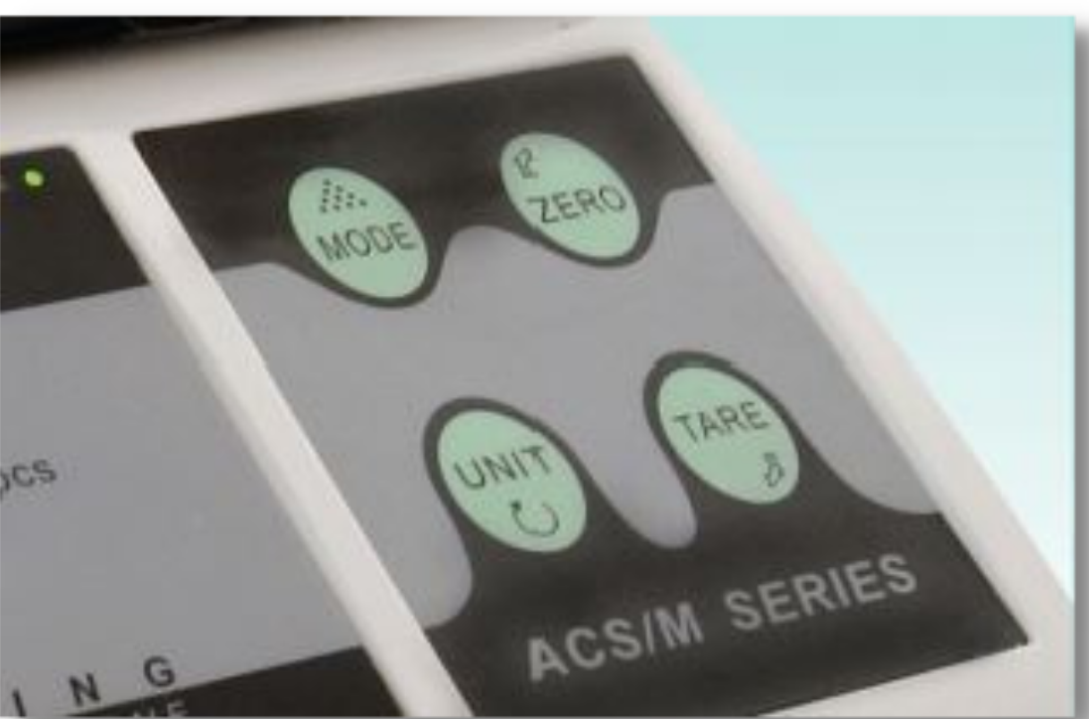

This versatile digital bench scale has a large LCD display for good visibility.

Rechargeable batteries or AC adaptor for portability. The MAC scale can be moved and used in areas with low or no power.

Available in two (2) weighing modes, weighing and counting for everyday use with a second unit function for conversion to pounds is also standard with this excellent value scale.

Features

- Available in two (2) capacities
- Large LCD display
- Compatible with rechargeable batteries or AC adaptor
- Two (2) weighing modes
- Auto Calibration function
- Mode key and unit functions
- Zero & Tare button
- Pan size 218mm x 260mm