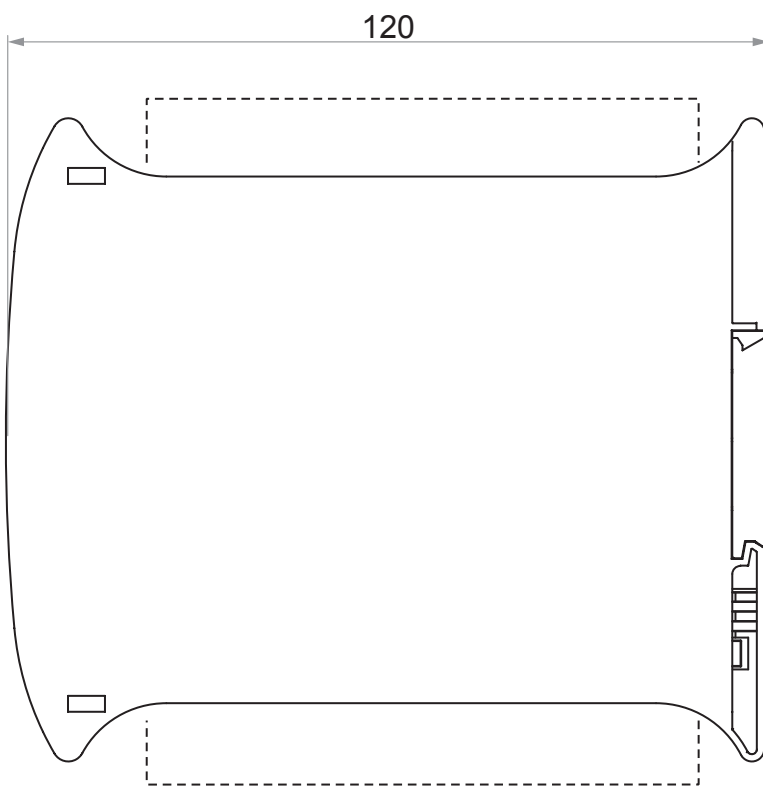

## DGT1S PLUS

\* Maximum encumbrance of the extractable connection terminals

dimensions in mm